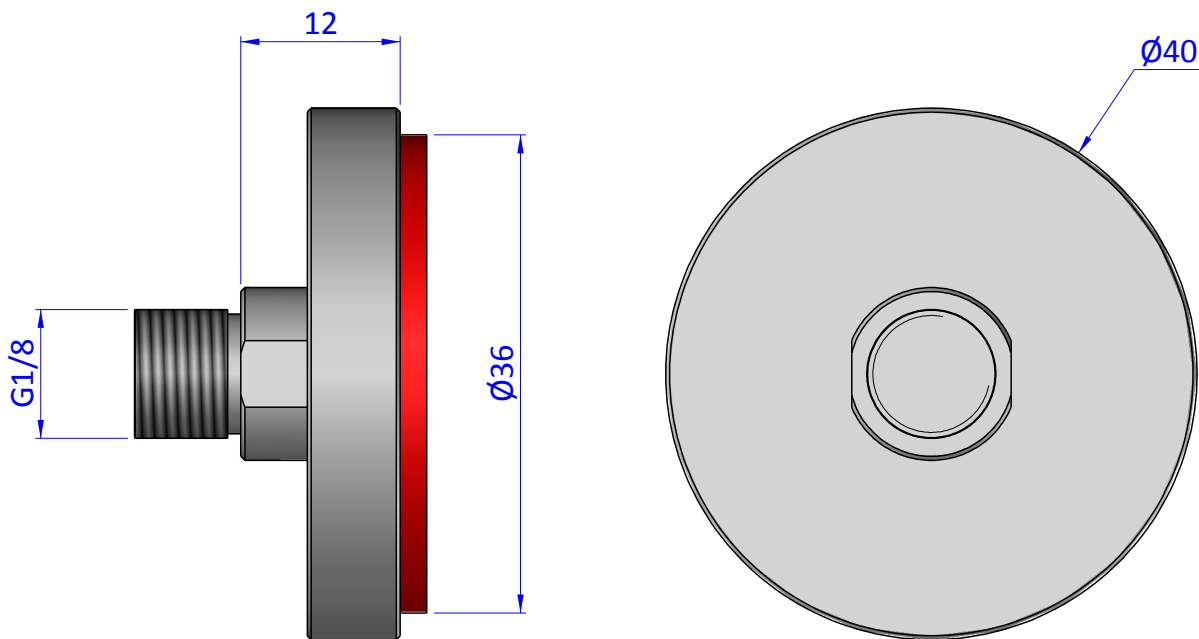

THE PROPERTY OF THE DRAWING IS ESTABLISHED BY LAW. IT IS FORBIDDEN TO PRODUCE OR SHOW IT TO THIRD PART. WITHOUT A WRITTEN AGREEMENT.

Item	Name	Q.ty
1	11.04.007	1
2	11.04.007.1	1

Format A4 UNI 936-76	 FPS FPSERVICES AUTOMATION			DESIGNED FROM FPS Automation	REVIEW A
	GENERAL TOLERANCE UNI - ISO 2768 CLASSE f	DESCRIPTION CA.11.04.007		DATE 21/05/2019	WEIGHT 0,024kg
				CODE CA.11.04.007	